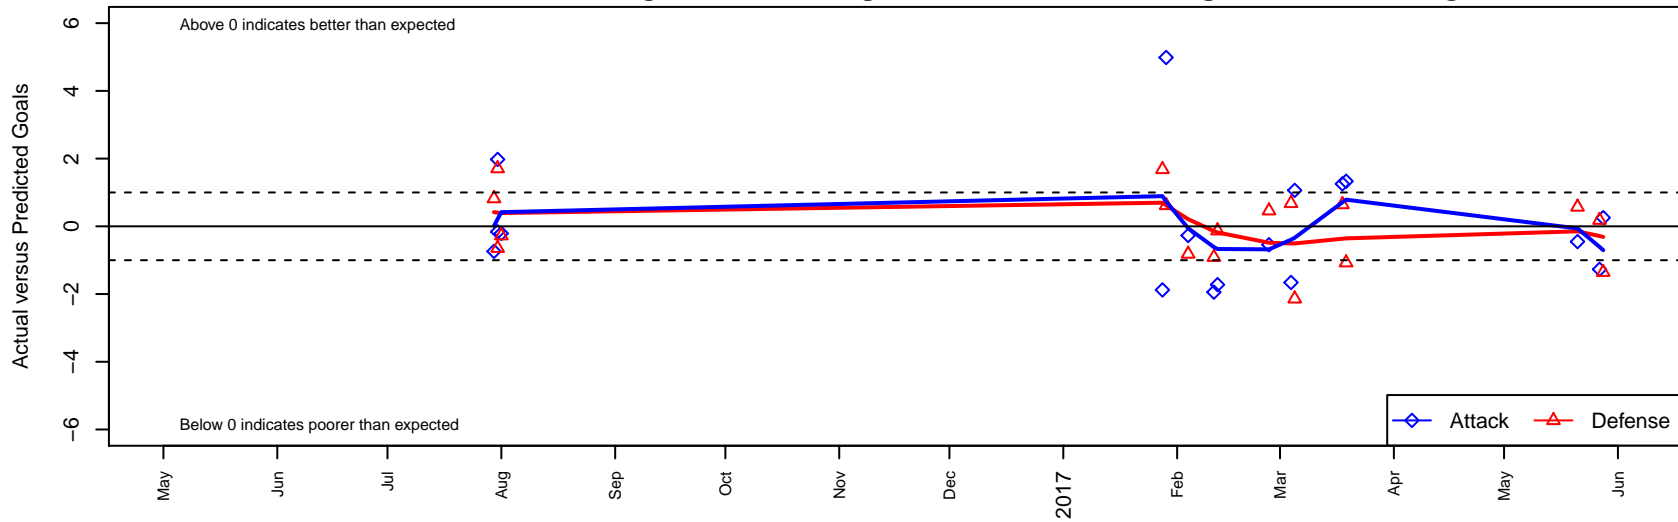

# Capital FC Timbers Red Real Madrid B98

Capital FC  
 Salem, OR  
 B98 total strength=1801  
 attack=52.23 defense=19.72  
 spr league = Win OYS B98 Premier

alt names used:  
 CAPITAL FC TIMBERS 98 RED (OR)  
 Capital FC Timbers 98B Rust  
 Capital FC Timbers 98B Rust

Venues played:  
 2016 Surf Cup Super White U19  
 2016 Win OYS B98 Premier  
 2016 OYS State Cup B98

**Capital FC Timbers Red Real Madrid B98**  
 Dots are actual minus expected GF (blue circles) and GA (red triangles).  
 Blue line is smoothed change in attack strength. Red is smoothed change in defense strength.

**attack and defense variance (black dot)  
relative to other teams  
and top 10 in region**

**attack and defense rating  
relative to others at age  
and all opponents in last 13 months**

**attack and defense rating  
relative to others at age  
and all opponents in last 13 months**

**Performance relative to 13 month average**

**Performance relative to 13 month average**

Distribution of opponents  
 Red = Lose zone, Blue = Win zone, Green = Even  
 Black line separates win/lose zones