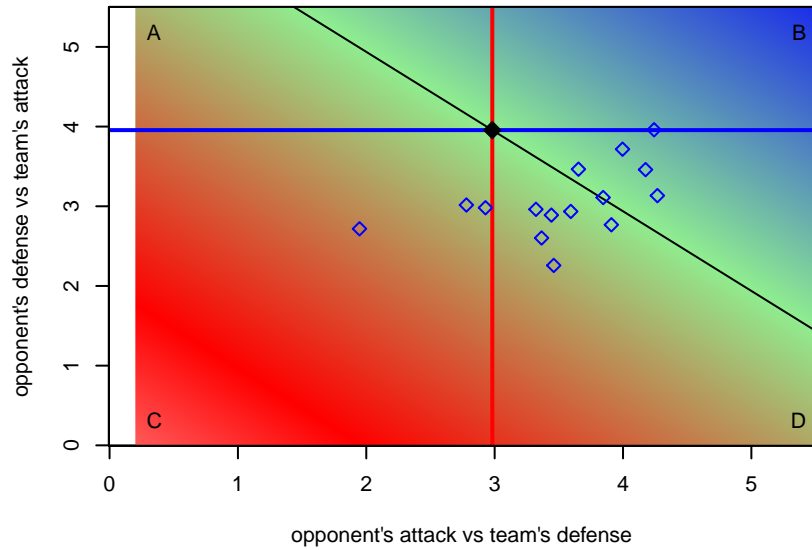

Venues played:  
 2016 Surf Cup Super White U19  
 2016 Win OYS B98 Premier  
 2016 OYS State Cup B98

**Capital FC Timbers Red Real Madrid B98**  
 Dots are actual minus expected GF (blue circles) and GA (red triangles).  
 Blue line is smoothed change in attack strength. Red is smoothed change in defense strength.

**attack and defense variance (black dot)  
relative to other teams  
and top 10 in region**

**attack and defense rating  
relative to others at age  
and all opponents in last 13 months**

**attack and defense rating  
relative to others at age  
and all opponents in last 13 months**

**Performance relative to 13 month average**

**Performance relative to 13 month average**

Distribution of opponents  
 Red = Lose zone, Blue = Win zone, Green = Even  
 Black line separates win/lose zones