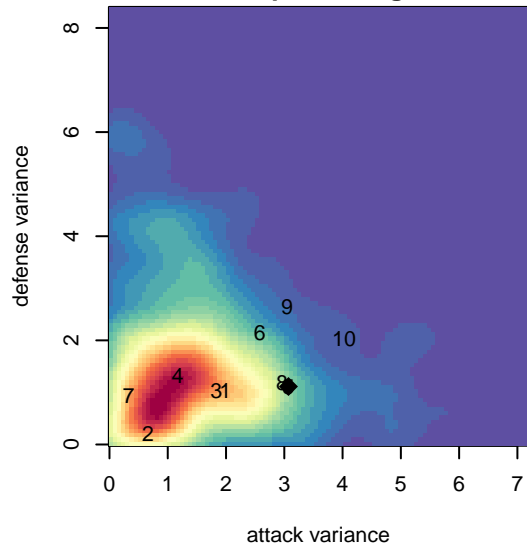

# Capital FC Timbers Red Real Madrid B98

Capital FC  
 Salem, OR  
 B98 total strength=1801  
 attack=52.23 defense=19.72  
 spr league = Win OYS B98 Premier

alt names used:  
 CAPITAL FC TIMBERS 98 RED (OR)  
 Capital FC Timbers 98B Rust  
 Capital FC Timbers 98B Rust

Venues played:  
 2016 Surf Cup Super White U19  
 2016 Win OYS B98 Premier  
 2016 OYS State Cup B98

**Capital FC Timbers Red Real Madrid B98**  
 Dots are actual minus expected GF (blue circles) and GA (red triangles).  
 Blue line is smoothed change in attack strength. Red is smoothed change in defense strength.

**attack and defense variance (black dot)  
relative to other teams  
and top 10 in region**

**attack and defense rating  
relative to others at age  
and all opponents in last 13 months**

**attack and defense rating  
relative to others at age  
and all opponents in last 13 months**