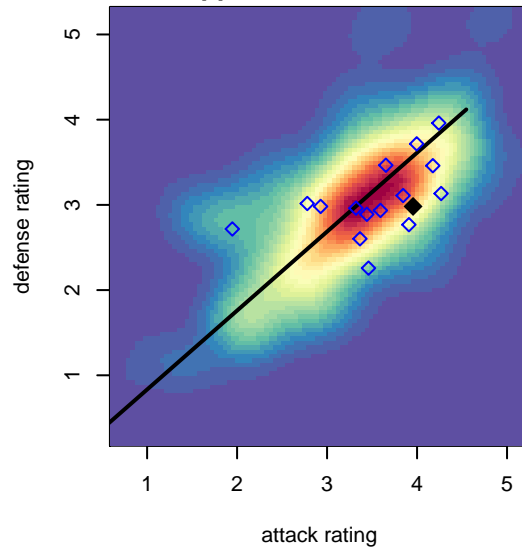

# Capital FC Timbers Red Real Madrid B98

Capital FC  
 Salem, OR  
 B98 total strength=1801  
 attack=52.23 defense=19.72  
 spr league = Win OYS B98 Premier

alt names used:  
 CAPITAL FC TIMBERS 98 RED (OR)  
 Capital FC Timbers 98B Rust  
 Capital FC Timbers 98B Rust

Venues played:  
 2016 Surf Cup Super White U19  
 2016 Win OYS B98 Premier  
 2016 OYS State Cup B98

**Capital FC Timbers Red Real Madrid B98**  
 Dots are actual minus expected GF (blue circles) and GA (red triangles).  
 Blue line is smoothed change in attack strength. Red is smoothed change in defense strength.

**attack and defense variance (black dot)  
relative to other teams  
and top 10 in region**

**attack and defense rating  
relative to others at age  
and all opponents in last 13 months**

**attack and defense rating  
relative to others at age  
and all opponents in last 13 months**

**Performance relative to 13 month average**

**Performance relative to 13 month average**

Distribution of opponents  
 Red = Lose zone, Blue = Win zone, Green = Even  
 Black line separates win/lose zones