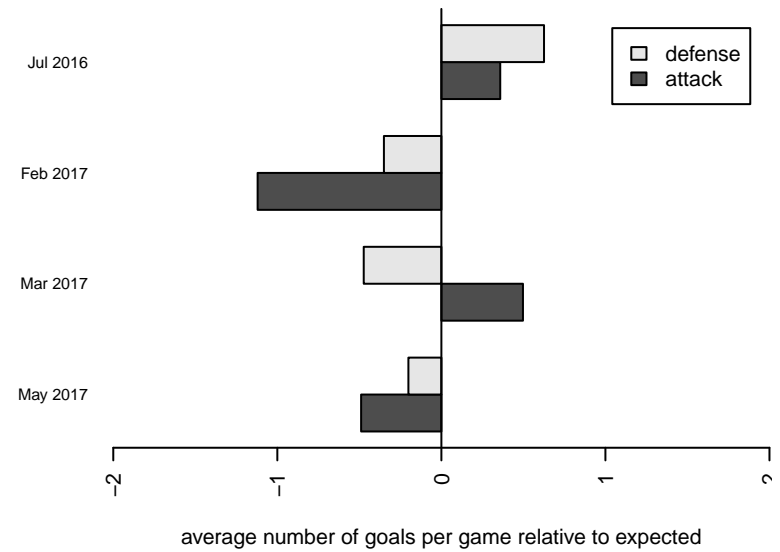

Venues played:  
 2016 Surf Cup Super White U19  
 2016 Win OYS B98 Premier  
 2016 OYS State Cup B98

**Capital FC Timbers Red Real Madrid B98**  
 Dots are actual minus expected GF (blue circles) and GA (red triangles).  
 Blue line is smoothed change in attack strength. Red is smoothed change in defense strength.

**attack and defense variance (black dot)  
relative to other teams  
and top 10 in region**

**attack and defense rating  
relative to others at age  
and all opponents in last 13 months**

**attack and defense rating  
relative to others at age  
and all opponents in last 13 months**

**Performance relative to 13 month average**

**Performance relative to 13 month average**

Distribution of opponents  
 Red = Lose zone, Blue = Win zone, Green = Even  
 Black line separates win/lose zones