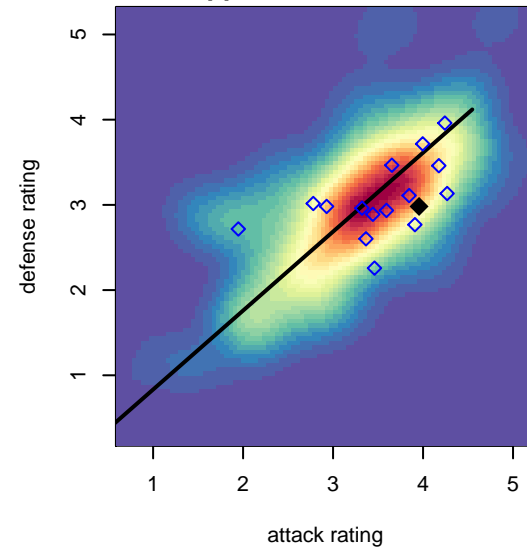

# Capital FC Timbers Red Real Madrid B98

Capital FC  
 Salem, OR  
 B98 total strength=1801  
 attack=52.23 defense=19.72  
 spr league = Win OYS B98 Premier

alt names used:  
 CAPITAL FC TIMBERS 98 RED (OR)  
 Capital FC Timbers 98B Rust  
 Capital FC Timbers 98B Rust

Venues played:  
 2016 Surf Cup Super White U19  
 2016 Win OYS B98 Premier  
 2016 OYS State Cup B98

**Capital FC Timbers Red Real Madrid B98**  
 Dots are actual minus expected GF (blue circles) and GA (red triangles).  
 Blue line is smoothed change in attack strength. Red is smoothed change in defense strength.

**attack and defense variance (black dot)  
relative to other teams  
and top 10 in region**

**attack and defense rating  
relative to others at age  
and all opponents in last 13 months**

**attack and defense rating  
relative to others at age  
and all opponents in last 13 months**

**Performance relative to 13 month average**

**Performance relative to 13 month average**

Distribution of opponents  
 Red = Lose zone, Blue = Win zone, Green = Even  
 Black line separates win/lose zones