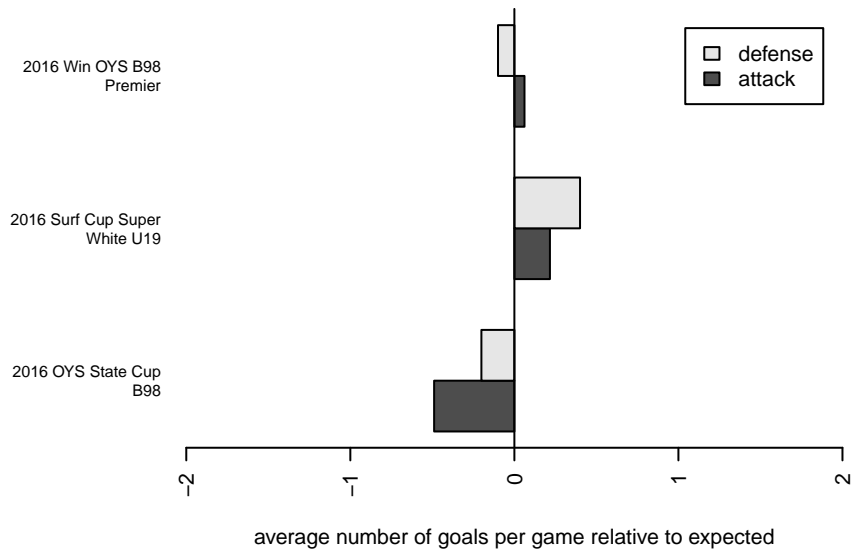

Venues played:  
 2016 Surf Cup Super White U19  
 2016 Win OYS B98 Premier  
 2016 OYS State Cup B98

**Capital FC Timbers Red Real Madrid B98**  
 Dots are actual minus expected GF (blue circles) and GA (red triangles).  
 Blue line is smoothed change in attack strength. Red is smoothed change in defense strength.

**attack and defense variance (black dot)  
relative to other teams  
and top 10 in region**

**attack and defense rating  
relative to others at age  
and all opponents in last 13 months**

**attack and defense rating  
relative to others at age  
and all opponents in last 13 months**

**Performance relative to 13 month average**

**Performance relative to 13 month average**

Distribution of opponents  
 Red = Lose zone, Blue = Win zone, Green = Even  
 Black line separates win/lose zones